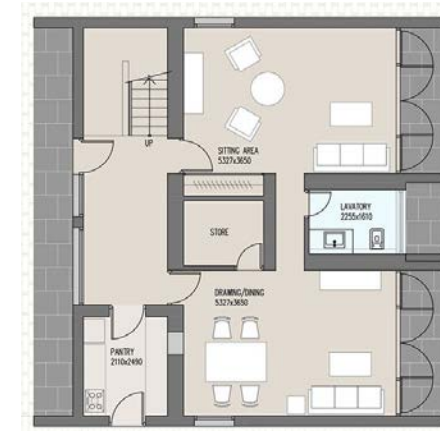

Location plan

Garden view

Entrance

Ground Floor Plan

First Floor Plan

Refurbished in 2017, the guest house is fully air-conditioned and elegantly furnished. The two bedrooms on the first floor have en-suite shower rooms, and each have twin beds, a desk and sitting area. On the ground floor, the sitting room and dining room have patio doors leading to the private courtyard garden; there is also a guest bathroom and kitchen equipped to cater for short-term stays.

Clockwise from top left: Entrance lobby, 2 views of living room, passage to dining room, and 2 views of dining room.

Bedrooms and en-suite bathrooms